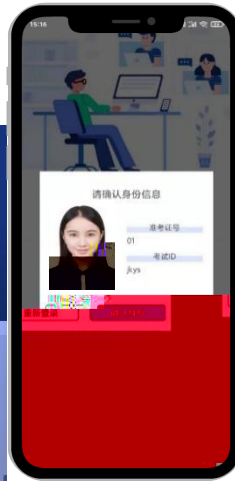

“ Enter ”

<https://cm.aitestgo.com/wap/download.html>

B.

“ youxun.exe ”

C.

360

D.

2 Android

APP

<https://cmaitestgo.com/wap/download.html>

...

APP

∞

APP

APP

3 IOS

APP Store

" "

APP

5.

- " " " ID"
-

PC " 1 "

" 2 "

6.